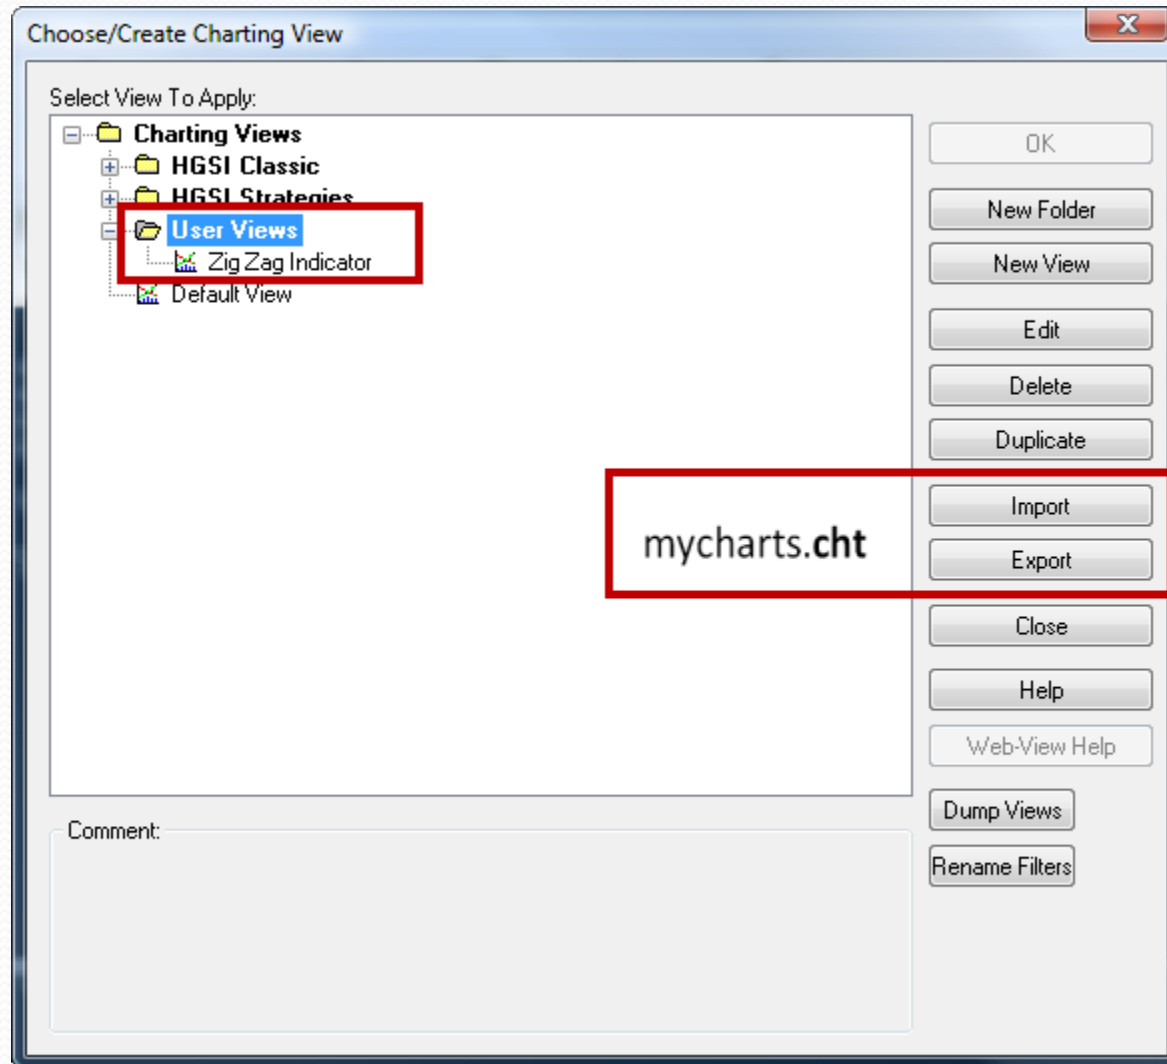

## Some Details:

TOOL	FOLDER NAME	EXPORT NAMES
• Designer	User Groups	mygroups. <b>hgf</b>
• Filters	User Filters	myfilters. <b>flt</b>
• Charting	User Views	mycharts. <b>cht</b>
• Warehouse	User Views	mywarehse. <b>whs</b>
• Warehouse	User Ranks	myranks. <b>cmb</b>