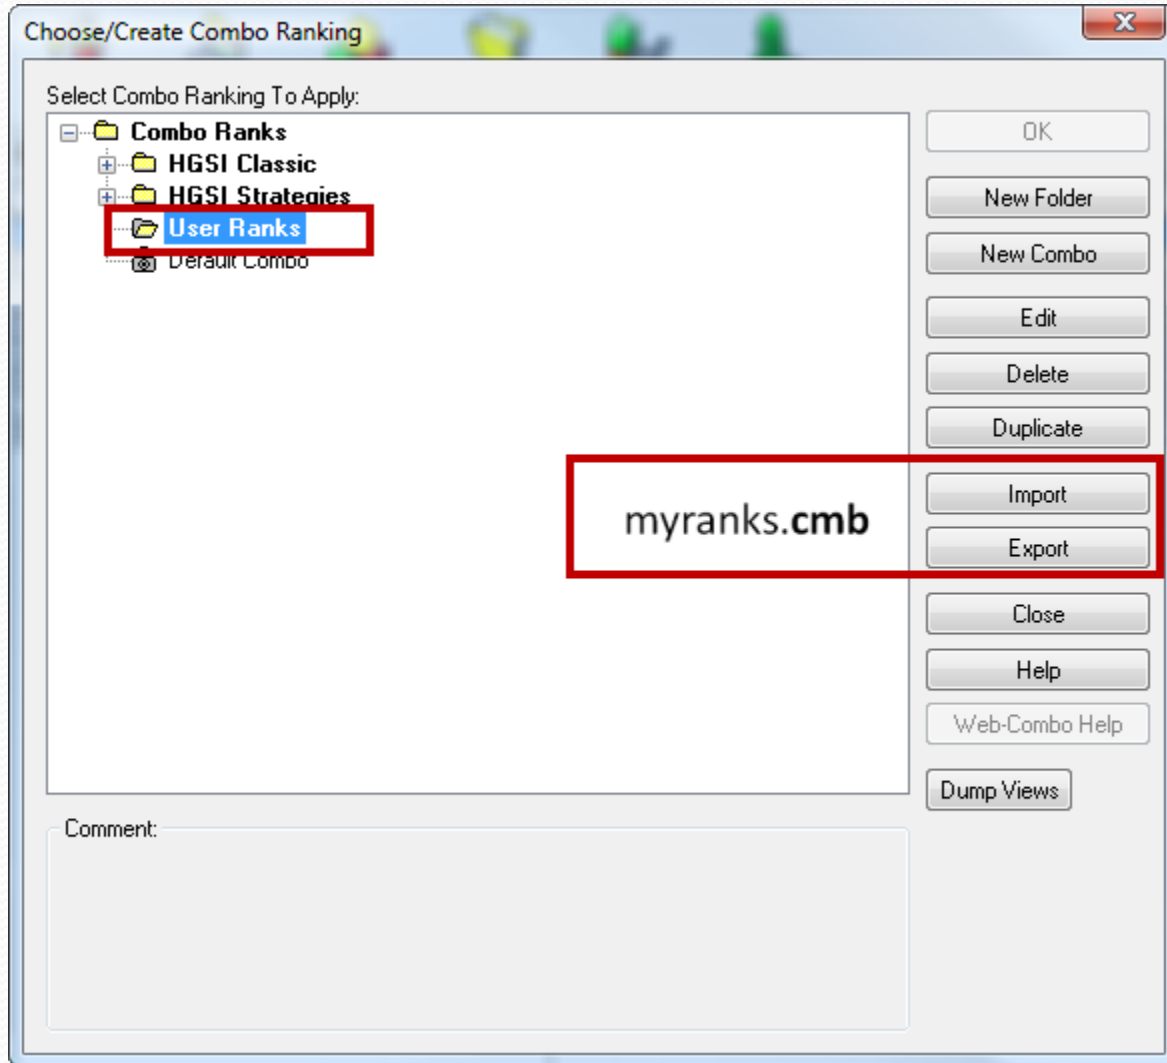

## Some Details:

TOOL	FOLDER NAME	EXPORT NAMES
• Designer	User Groups	mygroups. <b>hgf</b>
• Filters	User Filters	myfilters. <b>flt</b>
• Charting	User Views	mycharts. <b>cht</b>
• Warehouse	User Views	mywarehse. <b>whs</b>
• Warehouse	User Ranks	myranks. <b>cmb</b>